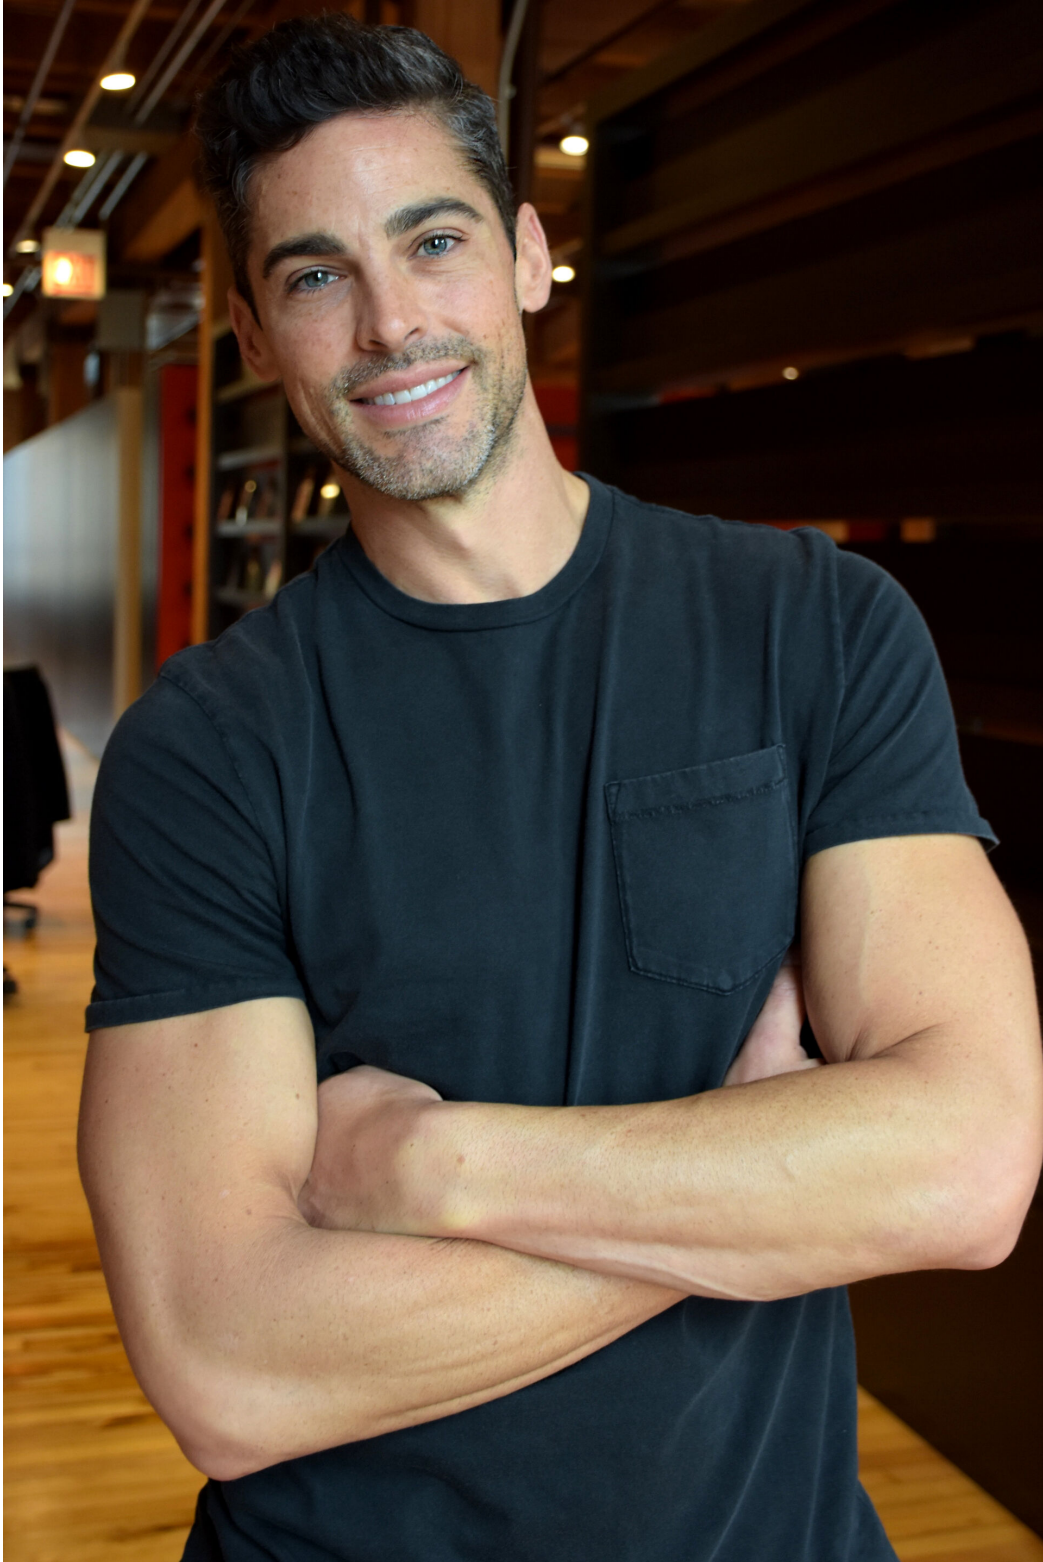

STEPHEN CANADA

height 6'1.5 · bust 34.5" · waist 33" · hips 33"
shoes size 46 EU/14 US/10 UK · hair greying · eyes blue

STEPHEN CANADA

height 6'1.5 · bust 34.5" · waist 33" · hips 33"
shoes size 46 EU/14 US/10 UK · hair greying · eyes blue

STEPHEN CANADA

height 6'1.5 · bust 34.5" · waist 33" · hips 33"
shoes size 46 EU/14 US/10 UK · hair greying · eyes blue